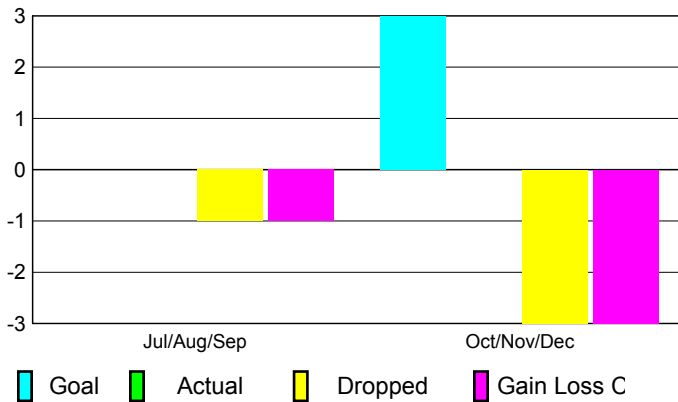

2010-2011 GMT Reports for District (or Undistricted) **District 126**

GMT: **Klaus Tang**

Location: **CROATIA**

GMT CA: **4**

CLUBS

Club Results
2010-2011

Clubs
2009-2010

Month	New Club Goal	Actual New Clubs	Actual Dropped Clubs	Gain/Loss of Clubs	Gain/Loss of Clubs
Jul/Aug/Sep	0	0	-1	-1	0
Oct/Nov/Dec	3	0	-3	-3	0
Totals	3	0	-4	-4	0

Club Results 2010-2011

Goal, New, Dropped, Gain/Loss

Comparison of Club Gain/Loss

Current Year Compared to the Previous Year

YTD Status Quo Clubs 2010-2011

Status Quo Clubs Compared to Status Quo Members

MEMBERSHIP